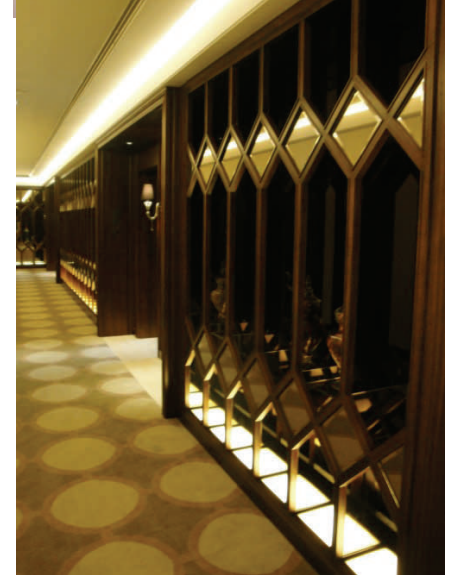

FLEX-STRIPS (Super Bright Gel LED, 120V)

FEATURES

- Custom lengths cuttable to every 2"
- Available in single colors Red, Green, Blue, Yellow and RGB color change
- Low heat generation even after long hours of operation
- Concentrated 120 Degree lighting
- IP65 outdoor strip / channel enclosure (optional)

APPLICATIONS

Cove lighting, Stairway panels, Theatre walkway, Bar table edge Undercabinet, Kitchen counter, Retail displays, Jewelry cabinets Automotive interior, Garden pathway, Elevator panels.

SPECIFICATIONS

Wattage	Single Color 70W (120W RGB), 4.5W /ft
Voltage	120V
LED Quantity	Single Color 300 x LED, RGB 150 x LED
Dimensions	0.3" W x 16" L
Colors	Warm White (3,000K) Cool White (5,000K) Red, Green, Blue, Yellow, RGB (req. Controller)
Brightness	Warm White 850 lumens Cool White 1100 lumens Red 800 lumens Green 950 lumens Blue 100 lumens Yellow 800 lumens RGB 1100 lumens
Dimmability	Magnetic Voltage Dimmer / PWM Dimmer

Do-It-Yourself Assembly Kit

ORDERING INFO

PartNumber	Description
FS-L150-X	Indoor , Colors : <u>W</u>arm White, <u>C</u>ool White, <u>R</u>ed, <u>G</u>reen, <u>B</u>lue, Yellow , <u>R</u>GB (Color Change)
FS-L150-X	Outdoor , Colors : <u>W</u>arm White, <u>C</u>ool White, <u>R</u>ed, <u>G</u>reen, <u>B</u>lue, Yellow , <u>R</u>GB (Color Change)