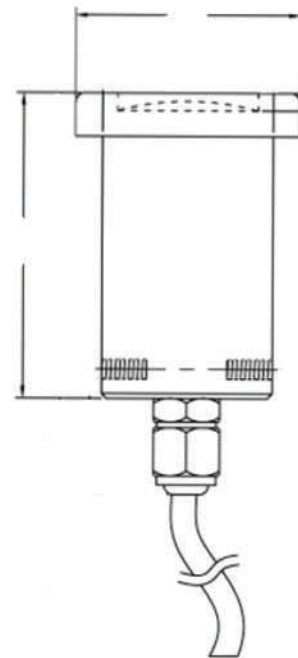

LUMENSOURCE

FOUNTAIN LED 5 SERIES

The Fountain LED 5 series uses a patented double layer Die-cast aluminum with brass heat sink inserts. The optional accessories include recessed box or quick screw-in bracket provides high performance, energy saving, and long lasting light output underwater lighting needs.

SPECIFICATIONS

Wattage	5W
Voltage	12V DC
Average Lifetime	> 50,000 hrs
Colors	Warm White (3,000K) Cool White (5,000K)
Luminous Flux	210 lm (WW); 250 lm (CW)
Beam Angle	30 degrees
Dimensions	2" dia / 2.5" length
Dimmability	Magnetic Low Voltage (CW & WW)
LED	5

ORDERING INFO

- FUL5-X
 - C – Cool White
 - W – Warm White