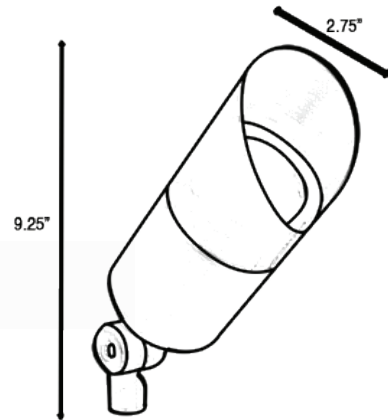

FEATURES

- Universal 12VAC/DC input voltage to match with most transformers
- Brass fixture with matte bronze finish for lasting appearance
- Gasketed enclosure for ruggedized outdoor application
- Lifetime warranty on fixture housing and matte bronze finish
- 1/2" NPT knuckle and dual fin spike included
- All weather ceramic socket for easy installation
- Dimmable LED with most landscape transformers