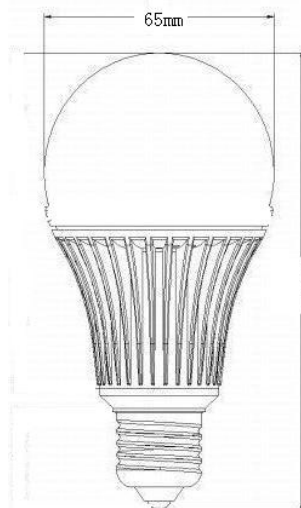

LUMENSOURCE

OMNI 65 SERIES 12W

The high brightness OMNI65 bulb uses only 12W compared to a 100W traditional incandescent light source. The E27 base screws into any medium size fixture socket providing high performance, energy saving, and long lasting light output.

SPECIFICATIONS

Wattage	12W
Voltage	120V AC
Average Lifetime	> 50,000 hrs
Colors	Warm White (3,000K) Cool White (5,000K)
Luminous Flux	900 lm (W); 1100 lm (C)
Beam Angle	280 degrees
Dimensions	2.5" dia / 4.85" length
LED	20

ORDERING INFO

- OM65-DM12-X
 - C – Cool White
 - W – Warm White