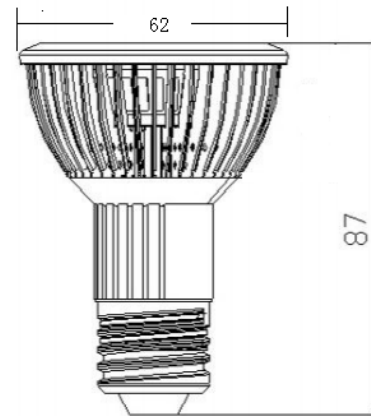

LUMENSOURCE

PAR20 CDS SERIES (Dimmable)

The dimmable PAR20 spot lamp uses only 8W compared to a 60W traditional halogen light source. The E26 base screws into any medium size fixture socket providing high performance, energy saving, and long lasting light output.

SPECIFICATIONS

Wattage	8W
Voltage	120V AC
Average Lifetime	> 50,000 hrs
Colors	Warm White (3,000K) Cool White (5,000K)
Luminous Flux	550 lm (W); 600 lm (C)
Beam Angle	38 degrees
Dimensions	2.45" dia / 3.43" length
Dimmability	Incandescent Dimmer
LED	COB
CRI	>80

ORDERING INFO

- PAR20-CDS8-X
 - C – Cool White
 - W – Warm White