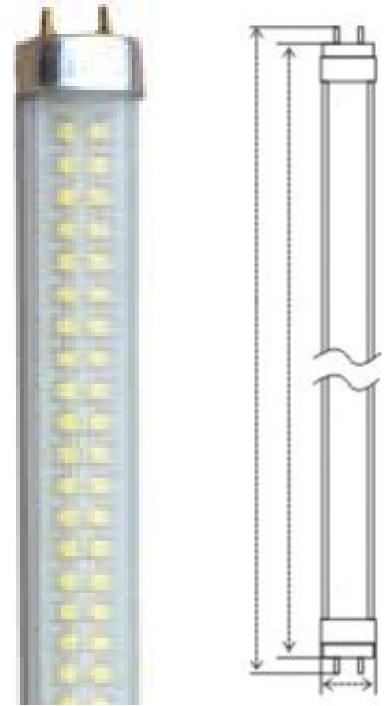

LUMENSOURCE

T8 DIMMABLE SERIES

The high brightness T8 LED uses only 18W compared to a traditional fluorescent light source. The base fits into any T8 size fixture socket that powers directly from 120V AC without the need for existing ballasts to provide high performance, energy saving, and long lasting light output. Line voltage wall dimmers can be used directly to dim.

SPECIFICATIONS

Wattage	18W
Voltage	120-277V AC
Average Lifetime	> 50,000 hrs
Colors	Warm White (3,000K) Soft White (4,000K) Cool White (6,000K)
Beam Angle	120 degrees
Dimensions	1' dia / 4' length
LED	240
Lumens	1600

ORDERING INFO

2' Length

- T8-DM2F-X

3' Length

- T8-DM3F-X

4' Length

- T8-DM4F-X

8' Length